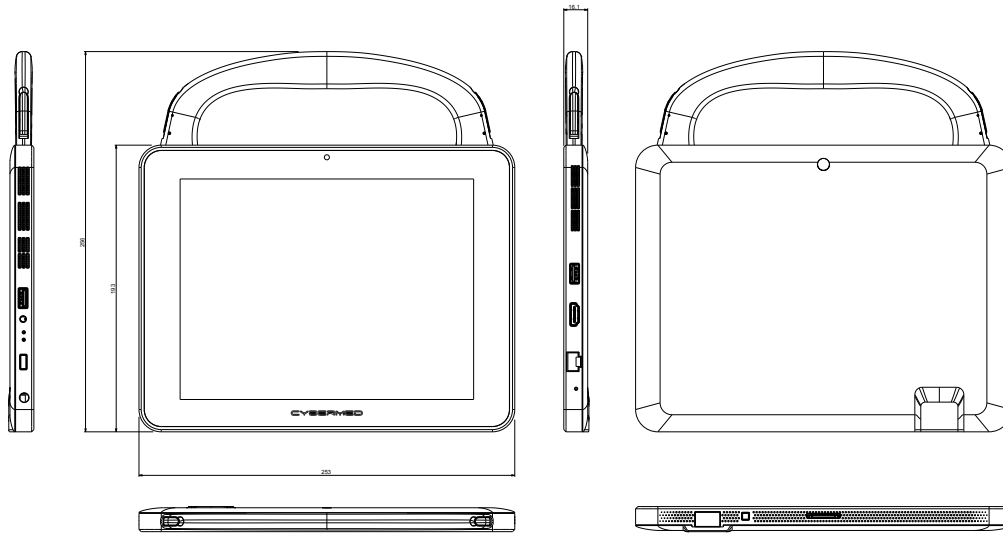

# CyberMed T10C

9.7" Medical Tablet

## Main Features

- 9.7" LED Panel
- PCAP Multi-Touch Display
- IP65 Rated
- Global IEC60601-1 Certified
- Antimicrobial Housing

## Technical Specifications

<b>Display</b>	9.7" Medical Grade LED Panel 1024x768
<b>CPU Support</b>	Intel N2930 Quad Core Processor
<b>Chipset</b>	Intel NM10 Express Chipset
<b>Memory</b>	1x DDR3 1333MHz SO-DIMM sockets, populated up to 8GB
<b>Operating System</b>	Windows 10, Windows IoT, Windows 8.1, Windows 7, Linux
<b>Video &amp; Graphics</b>	Intel HD Graphics
<b>Touch Screen</b>	PCAP Multi-Touch
<b>Networking</b>	1x Gigabit (Gbe) Realtek RTL8111E
<b>Wireless</b>	Intel Centrino 802.11 a/b/g/n + Bluetooth 4.0
<b>BIOS</b>	BIOS supports ACPI, API, DMI, Plug & Play, & security password. Supports booting from HDD, PXE, LAN, and USB device. BIOS System POST and BIOS setup password protection.
<b>HDD Support</b>	1x 3Gbps Serial ATA III port
<b>TPM</b>	Version 1.2
<b>Sensor</b>	G Sensor Support, Display Auto-Rotate Support
<b>Webcams</b>	1 Megapixel Front & Rear Webcams
<b>Power Input</b>	1x DC-19VDC @ 2.6A
<b>Power Supply</b>	50W Medical Grade Power Supply, Input: Universal 100~240V AC, 50-60Hz. Supports Output range: DC19V, 2.6A
<b>Relative Humidity</b>	10%~90% (non-condensing)
<b>Waterproof</b>	IP65 Sealed Front Bezel

## Mechanical & Environmental

<b>Dimensions</b>	9.96" x 7.60" x 0.63" (L,W,D)
<b>Weight</b>	1.74 lbs (2.03 lbs with battery)
<b>Wall Mount</b>	Supports 75mm & 100mm VESA Mounting Holes with Optional VESA Docking Station
<b>Environment</b>	Ambient Temperature: 0°C~40°C (operating)
<b>Certifications</b>	FCC Class B, CE, ROHS, UL/EN 60601-1, ES5.2, IP65 Sealed Front Bezel