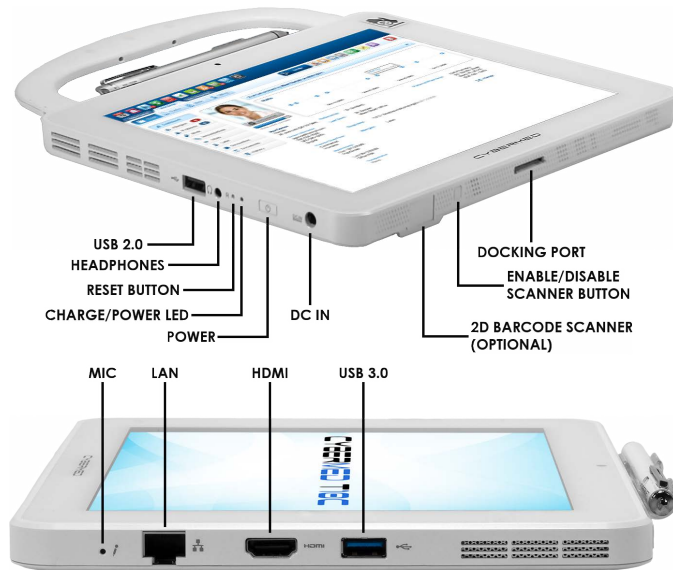

# CyberMed T10C

9.7" Medical Tablet

## Main Features

- 9.7" LED Panel
- PCAP Multi-Touch Display
- IP65 Rated
- Global IEC60601-1 Certified
- Antimicrobial Housing

## Mechanical & Environmental

<b>Dimensions</b>	9.96" x 7.60" x 0.63" (L,W,D)
<b>Weight</b>	1.74 lbs (2.03 lbs with battery)
<b>Wall Mount</b>	Supports 75mm & 100mm VESA Mounting Holes with Optional VESA Docking Station
<b>Environment</b>	Ambient Temperature: 0°C~40°C (operating)
<b>Certifications</b>	FCC Class B, CE, ROHS, UL/EN 60601-1, ES5.2, IP65 Sealed Front Bezel

## Input/Output

<b>I/O Ports</b>	1x USB 3.0, 1x USB 2.0 ports 1x 10/100/1000 Fast Ethernet LAN 1x Audio Jack (Line-Out & Mic) 1x HDMI Connector 1x Docking station port for battery charging and file transfer only
<b>Audio</b>	Realtek ALC 269 High Definition Audio integrates a 2+2 channel DAC, one 4-channel ADC, and a Class D Speaker Amplifier. 2x built-in 1 watt stereo speakers with two audio jacks for Audio Out and Microphone.