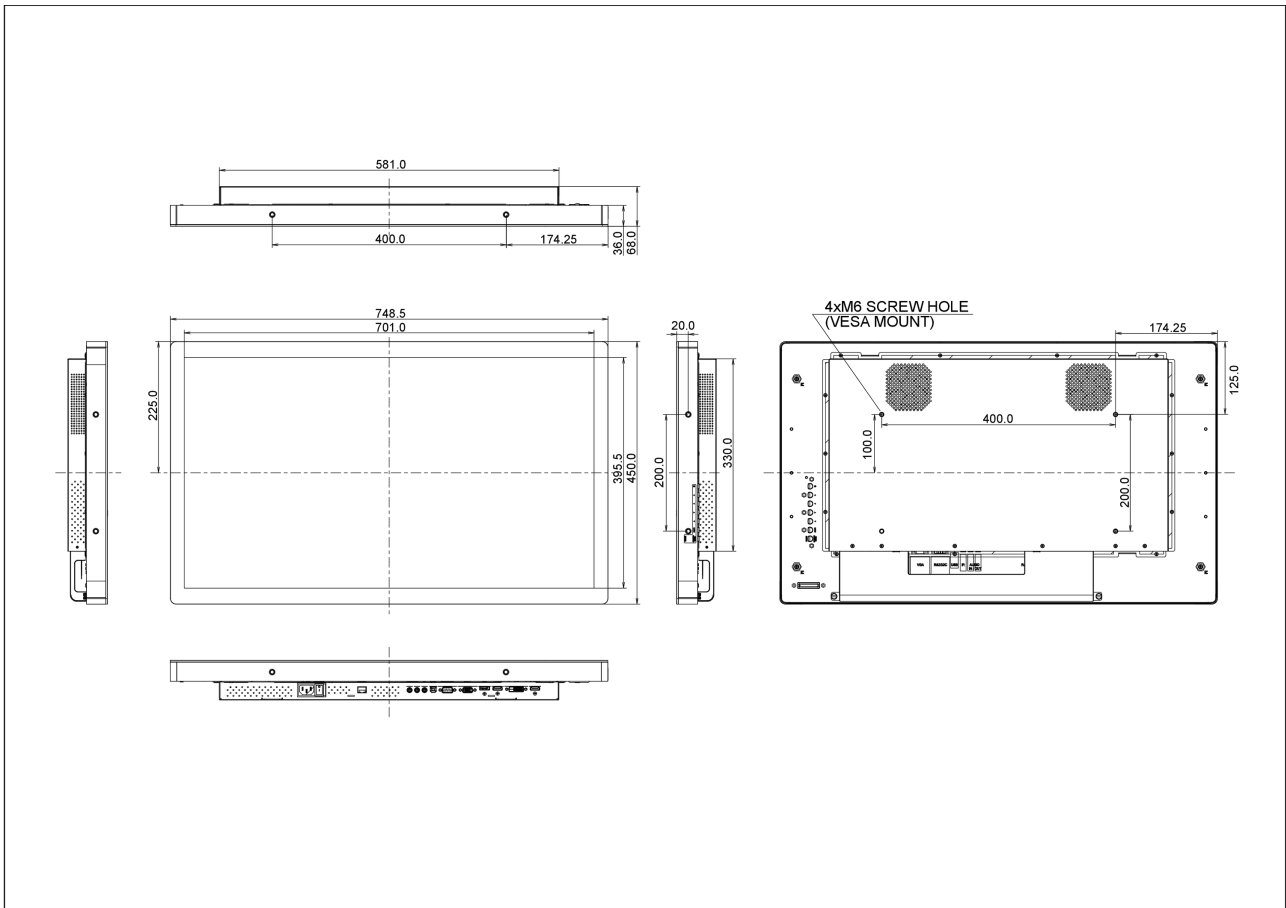

| | |
|------------------------------|--------------------|
| Product dimensions W x H x D | 748.5 x 450 x 68mm |
| Weight (without box) | 14.5kg |
| Weight (with box) | 18kg |
| EAN code | 4948570117215 |