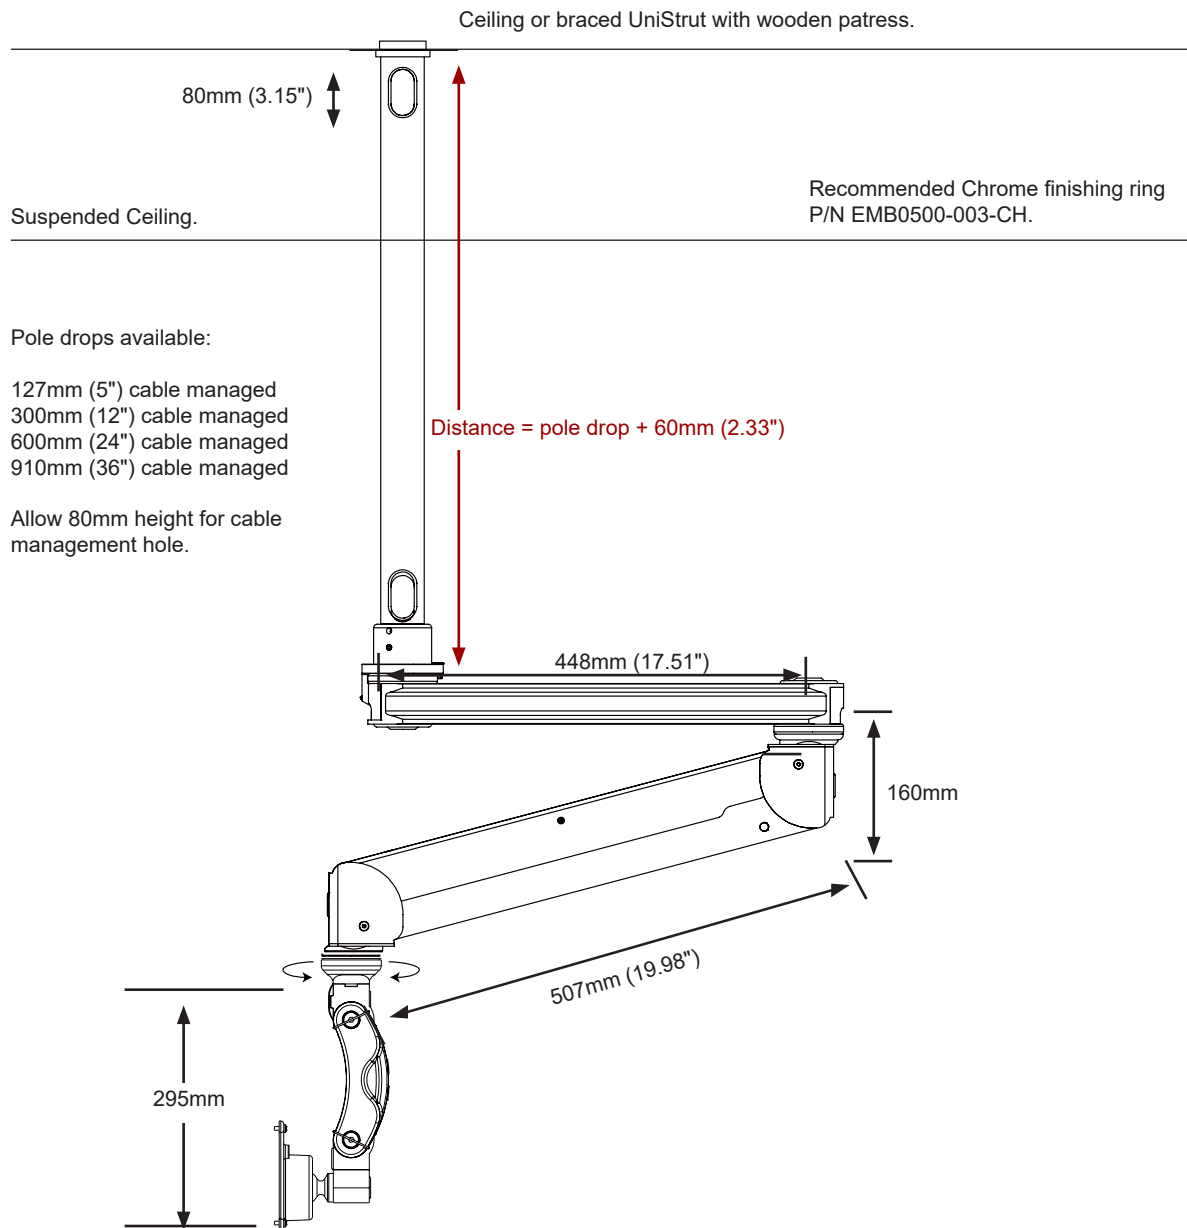

EMT2EQ LCD Ceiling Mount

Installation & Maintenance

The ErgoMounts Planned Preventative Maintenance Programme (PPM) covers bi-annual visits from one of our highly trained technicians. They ensure all of our arms are working as intended and replace or repair any worn parts. This often extends the working life of the mounts by several years resulting in significant savings. Contact us to find out more about our installation and maintenance plans.

Interested In Selling Our Products?

We're always looking for new businesses to take on and sell our exciting portfolio of products. Our resellers receive a range of exclusive benefits including combined marketing, trade accounts and access to our team of experts.

For more information contact: info@ergomounts.co.uk