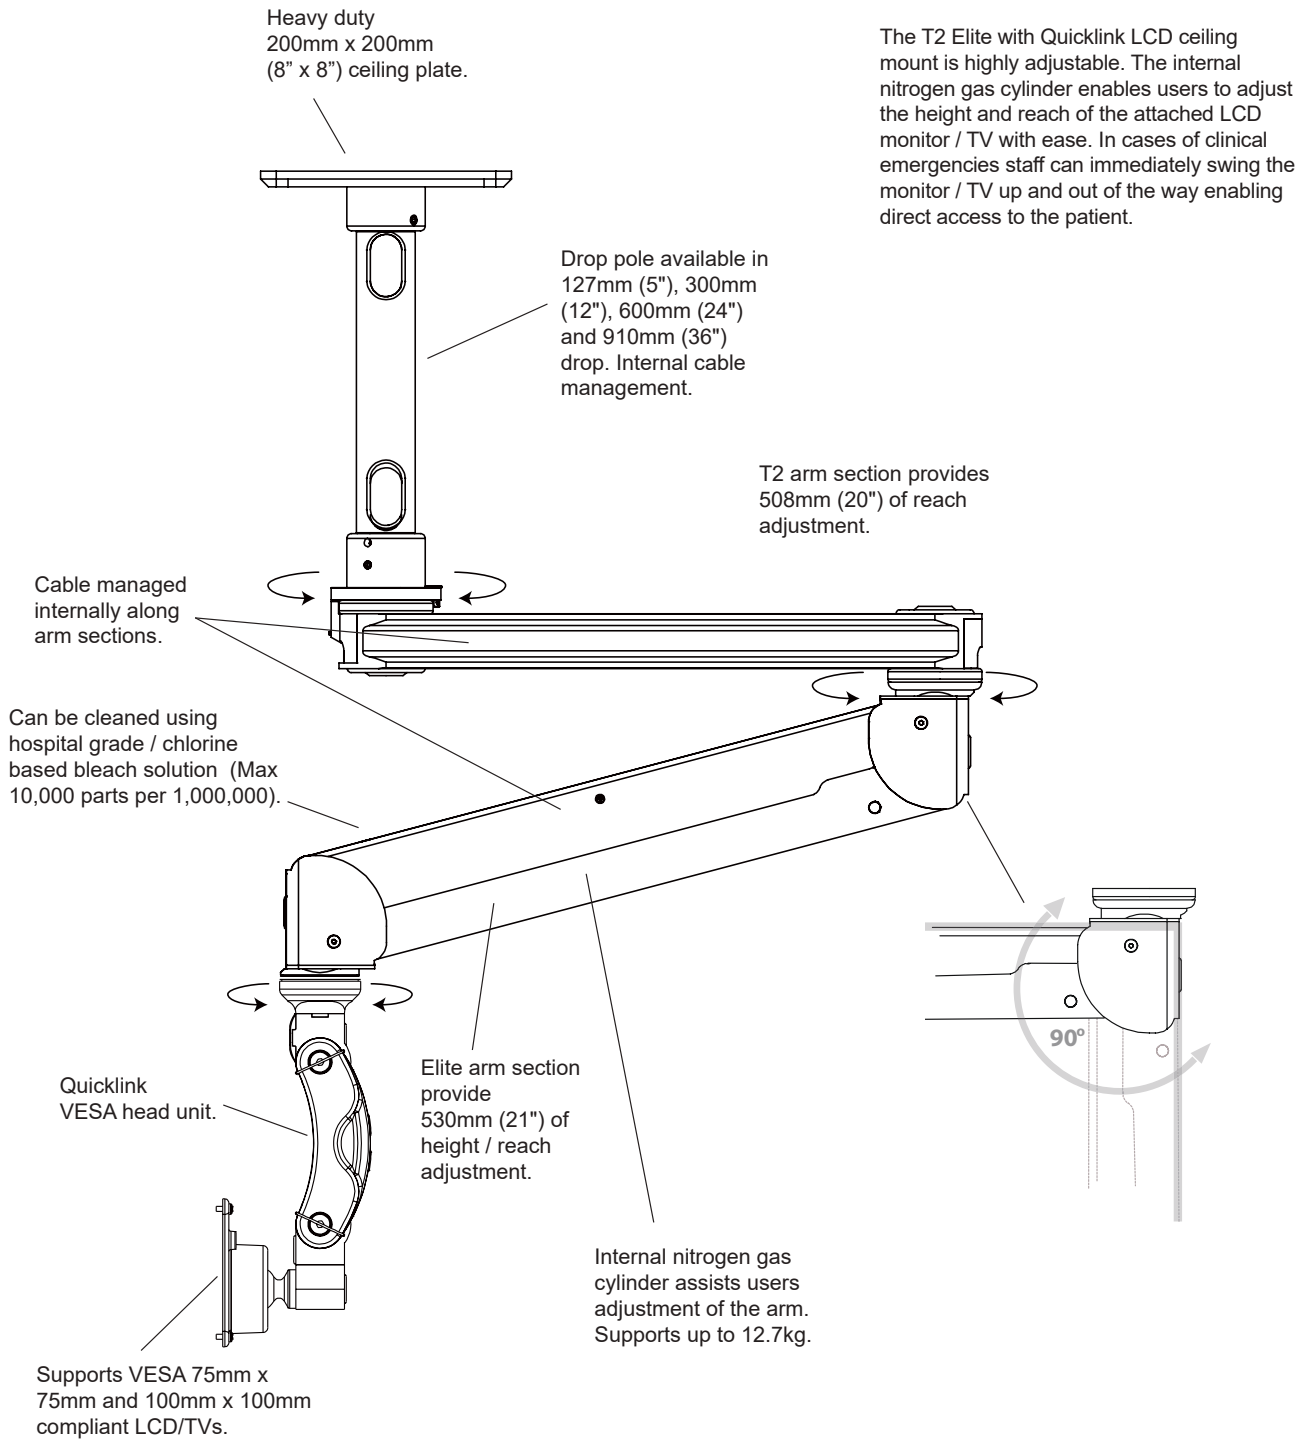

**EMT2EQ-C8X24-MW-H**

T2 Elite Monitor Ceiling Mount  
24" Pole Drop  
With Handle  
Medical White

**EMT2EQ-C8X24-QG-H**

T2 Elite Monitor Ceiling Mount  
24" Pole Drop  
With Handle  
Light Grey

**EMT2EQ-C8X24-TB-H**

T2 Elite Monitor Ceiling Mount  
24" Pole Drop  
With Handle  
Black

**EMT2EQ-C8X36-MW-H**

T2 Elite Monitor Ceiling Mount  
36" Pole Drop  
With Handle  
Medical White

**EMT2EQ-C8X36-QG-H**

T2 Elite Monitor Ceiling Mount  
36" Pole Drop  
With Handle  
Light Grey

**EMT2EQ-C8X36-TB-H**

T2 Elite Monitor Ceiling Mount  
36" Pole Drop  
With Handle  
Black