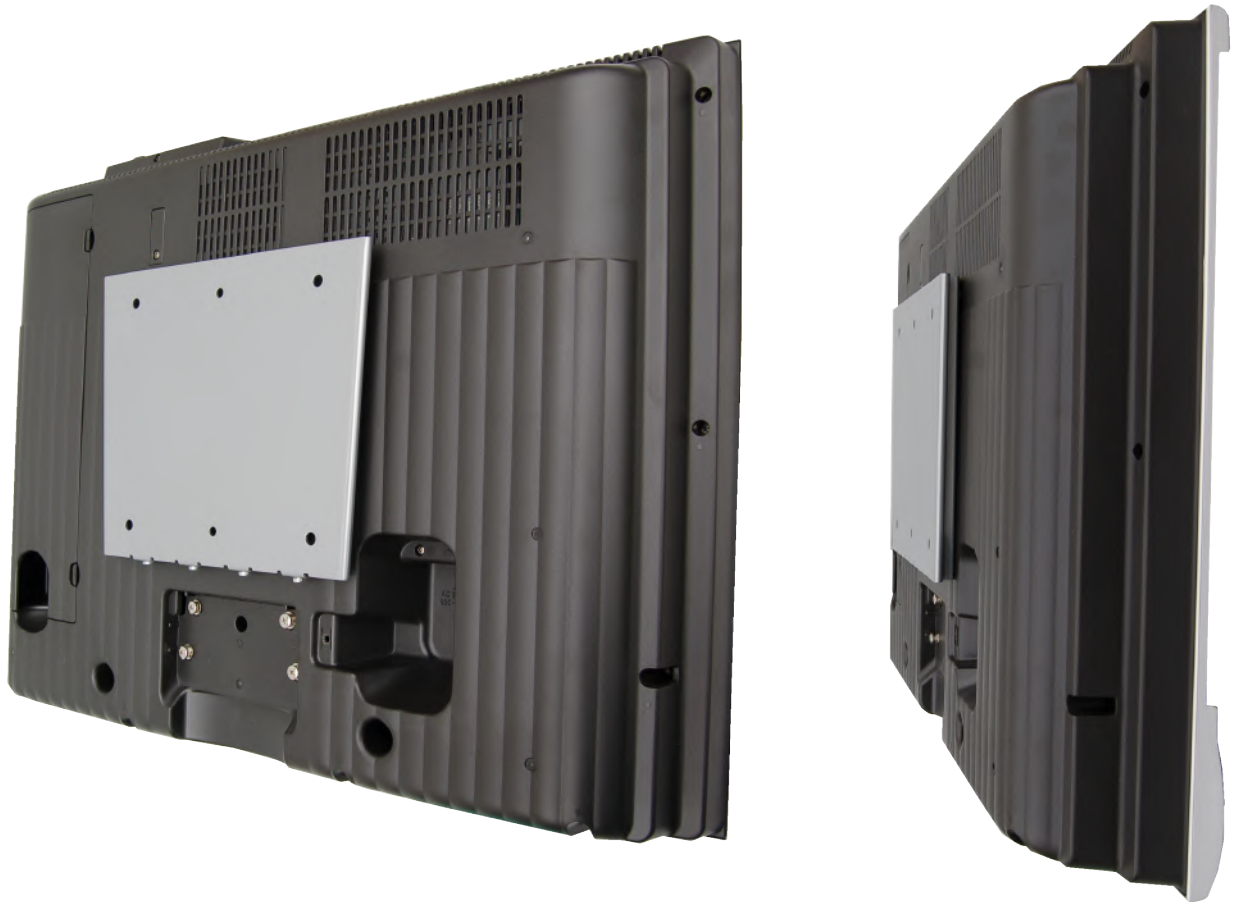

EMFX200

Specification Sheet

0mm

0mm

+/- 0°

+/- 0°

Yes

40Kg

VESA

200mm x 200mm

Ideal For

Home

Education

Manufacturing

Commerical

- Supports up to 40KG
- VESA 200mm x 200mm
- Mount directly to the wall
- Great for digital signage solutions
- Easy to install

The ErgoMounts EMFX200 is designed to mount heavy duty monitors & TV's to the wall on a slim and cost effective mounting plate.

Suitable for screens with a VESA 200mm x 200mm interfaces and weighing up to 40Kgs this compact mount attaches the screen just 18mm away from the wall and locks the monitor securely into place.

For years the EMFX200 has been one of our leading TV Wall Mounts due to it's adaptability and simplicity to install. Attach one of the mounting plates to the back of your TV, the other to the wall and hook the two together. Once hooked a security bolt holds the two pieces in place for a secure and stable installation. When looking to perform maintenance to the screens or replace it with a different model all you have to do is release the security bolt, unhook the screen and then re-attach the EMFX200 plate to your new monitor.